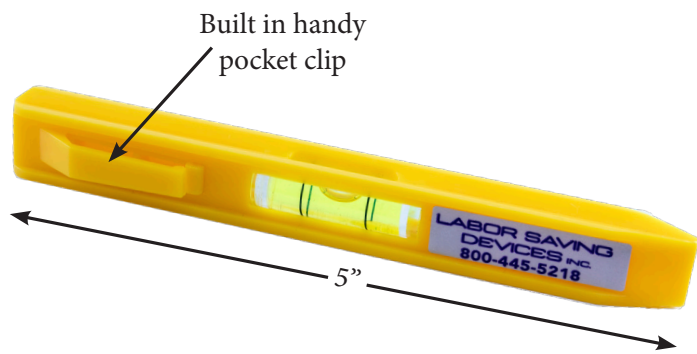

SPECIALTY HAND TOOLS

Measuring and Leveling

Pocket Level

Use this level in small or confined spaces where your long traditional level just does not fit or when you need to optimize your trips between your vehicle and the installation site. This compact level is only 5" long and fits into your pocket or tool pouch for maximum convenience and transportability.

DESCRIPTION	PART NO.	MODEL
5" Pocket Level	LS-53-320	PL5

25' Tape Measure

- Case made of soft, non-slip rubber and high impact plastic
- 1" wide blade with printed fractions for quick measurements
- Extra-wide lock button for easy thumb action
- Removable belt clip provides easy access and portability
- High quality at a budget friendly price

Removable clip

DESCRIPTION	PART NO.	MODEL
25" Tape Measure	LS-51-180	LSDMT

Videos for these products and more are available at GRI and LSDI YouTube:

<https://youtu.be/5CJnrlX7XBs>

G.R.I. Plaza

1-800-445-5218
(308) 235-4645